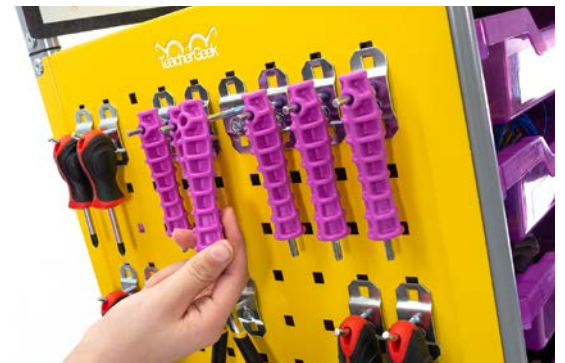

Components List

The following components are included in the standard TeacherGeek Maker Cart.

For customization, please call or email TeacherGeek: 888-433-5345 or sales@teachergeek.com

SKU	Item	Quantity
1821-24	#10 Washer - Single	200
1824-54	#10 Fender Washer - Single	100
1821-25	#10 Hex Nut - Single	800
1821-26	#10 Lock Nut - Single	200
1821-22	#10 25mm (1") Screw - Single	800
1821-23	#10 38mm (1.5") Screw - Single	100
1821-27	#10 50mm (2") Screw - Single	100
1824-78	#8 76mm (3") Bridge Screws	1,000
1824-80	#8 Bridge Nuts	3,000
1821-21	Cylinder Screw - Single	1,500
1821-56	T-Connector - Single	100
1821-57	Check Valve - Single	200
1821-59	Pinch Valve - Single	200
1821-66	Mini Hub Assembly (Red) Motor Mount - Single <i>Each Assembly Includes:</i> 1 - Red Hub Cover 1 - Red Hub Base 1 - Mini Hub Screw 10 - Small Bamboo Project Sticks	100
1821-67	Mini Hub Assembly (Green) Dowel Mount - Single <i>Each Assembly Includes:</i> 1 - Green Hub Cover 1 - Green Hub Base 1 - Mini Hub Screw 10 - Large Bamboo Project Sticks	100
1821-17	Small Bamboo Project Sticks	1,000