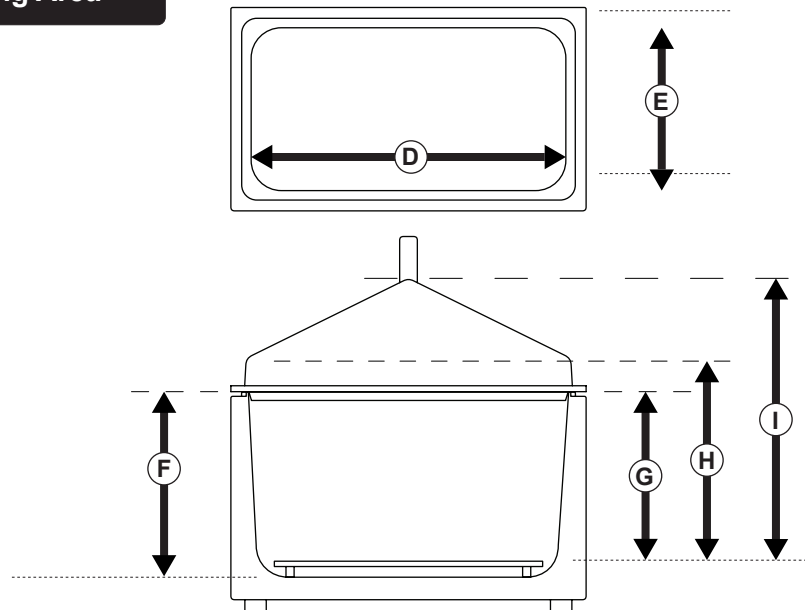

Overall dimensions

Packed weight: 11kg
Product weight: 9kg

Packed dimensions;
A 445mm
B 700mm
C 375mm

Product dimensions;
A 335mm
B 590mm
C 275mm

Working Area

D	298mm (at opening)
D	278mm (at tray height)
E	501mm (at opening)
E	481mm (at tray height)
F	200mm
G	182mm
H	200mm
I	284mm

Vessel capacity with tank lid

	Diameter	Height	Max. no in bath
Duran 21-801: 100ml	56mm	105mm	37s
Duran 21-801: 150ml	62mm	110mm	28
Duran 21-801: 250ml	70mm	143mm	24s
Duran 21-801: 500ml	86mm	181mm	15
Duran 21-801: 750ml	95mm	203mm	12s
Duran 21-801: 1000ml	101mm	230mm	8
Duran 21-801: 2000ml	136mm	265mm	3

Vessel capacity without tank lid

	Diameter	Height	Max. no in bath
Duran 21-801: 100ml	56mm	105mm	37s
Duran 21-801: 150ml	62mm	110mm	28
Duran 21-801: 250ml	70mm	143mm	24s
Duran 21-801: 500ml	86mm	181mm	15
Duran 21-801: 750ml	95mm	203mm	12s
Duran 21-801: 1000ml	101mm	230mm	12s
Duran 21-801: 2000ml	136mm	265mm	6

s - staggered to fit maximum number