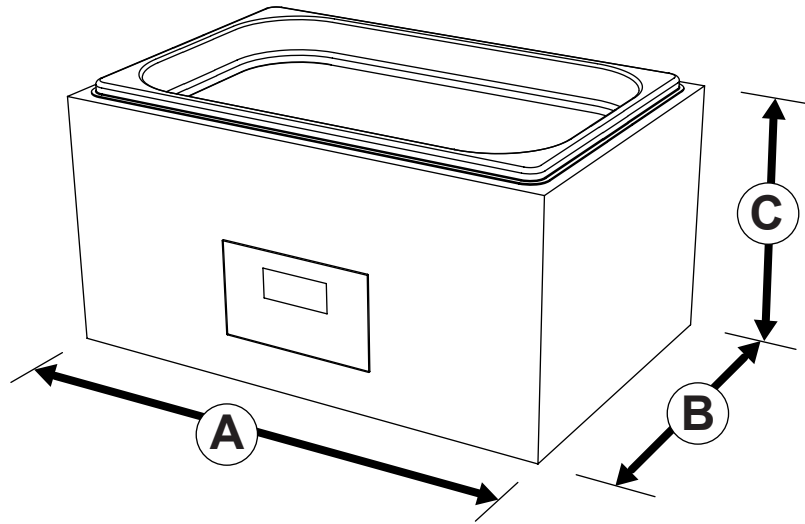

Overall dimensions

Packed weight: 11kg
Product weight: 9kg

Packed dimensions;
A 445mm
B 700mm
C 375mm

Product dimensions;
A 335mm
B 590mm
C 275mm

Working Area

D	298mm (at opening)
D	278mm (at tray height)
E	501mm (at opening)
E	481mm (at tray height)
F	200mm
G	182mm
H	200mm
I	284mm

Vessel capacity with tank lid

	Diameter	Height	Max. no in bath
Duran 21-801: 100ml	56mm	105mm	37s
Duran 21-801: 150ml	62mm	110mm	28
Duran 21-801: 250ml	70mm	143mm	24s
Duran 21-801: 500ml	86mm	181mm	15
Duran 21-801: 750ml	95mm	203mm	12s
Duran 21-801: 1000ml	101mm	230mm	8
Duran 21-801: 2000ml	136mm	265mm	3

Vessel capacity without tank lid

	Diameter	Height	Max. no in bath
Duran 21-801: 100ml	56mm	105mm	37s
Duran 21-801: 150ml	62mm	110mm	28
Duran 21-801: 250ml	70mm	143mm	24s
Duran 21-801: 500ml	86mm	181mm	15
Duran 21-801: 750ml	95mm	203mm	12s
Duran 21-801: 1000ml	101mm	230mm	12s
Duran 21-801: 2000ml	136mm	265mm	6