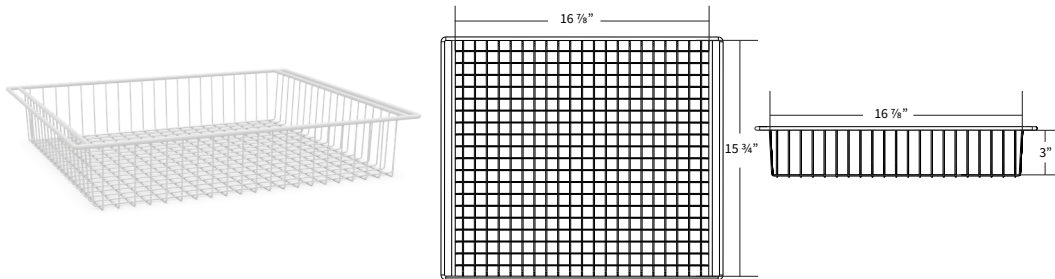

### VWR-SLD BSKT-FULL-5.2\*

Compatible Refrigerator Size	5.2 ft <sup>3</sup>
Max Quantity	3
Basket type	Sliding
Width x Depth x Height	16 7/8" x 13 5/8" x 3"
Max Load	30 lbs.

\*Factory install only

### VWR-BSKT-BASE-FIXED-5.2

Compatible Refrigerator Size	5.2 ft <sup>3</sup>
Max Quantity	1
Basket type	Fixed
Width x Depth x Height	18 3/8" x 8 1/2" x 6 1/4"
Max Load	44 lbs.

### VWR-SLD BSKT-FULL-10.5\*

Compatible Refrigerator Size	10.5 ft <sup>3</sup>
Max Quantity	6
Basket type	Sliding
Width x Depth x Height	16 7/8" x 15 3/4" x 3"
Max Load	35 lbs.

\*Factory install only

### VWR-BSKT-BASE-FIXED-10.5

Compatible Refrigerator Size	10.5 ft <sup>3</sup>
Max Quantity	1
Basket type	Fixed
Width x Depth x Height	18 3/8" x 10 3/8" x 6 1/4"
Max Load	55 lbs.