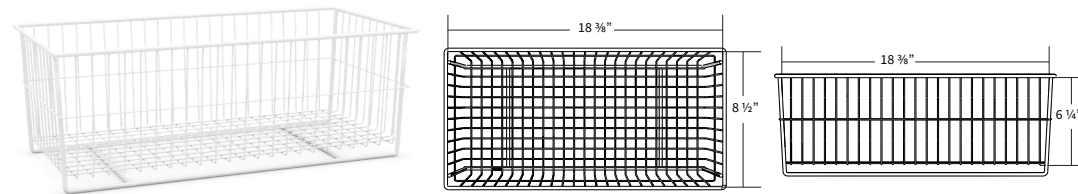

### VWR-SLD BSKT-FULL-5.2\*

Compatible Refrigerator Size	5.2 ft <sup>3</sup>
Max Quantity	3
Basket type	Sliding
Width x Depth x Height	16 7/8" x 13 5/8" x 3"
Max Load	30 lbs.

\*Factory install only

### VWR-BSKT-BASE-FIXED-5.2

Compatible Refrigerator Size	5.2 ft <sup>3</sup>
Max Quantity	1
Basket type	Fixed
Width x Depth x Height	18 3/8" x 8 1/2" x 6 1/4"
Max Load	44 lbs.

### VWR-SLD BSKT-FULL-10.5\*

Compatible Refrigerator Size	10.5 ft <sup>3</sup>
Max Quantity	6
Basket type	Sliding
Width x Depth x Height	16 7/8" x 15 3/4" x 3"
Max Load	35 lbs.

\*Factory install only

### VWR-BSKT-BASE-FIXED-10.5

Compatible Refrigerator Size	10.5 ft <sup>3</sup>
Max Quantity	1
Basket type	Fixed
Width x Depth x Height	18 3/8" x 10 3/8" x 6 1/4"
Max Load	55 lbs.