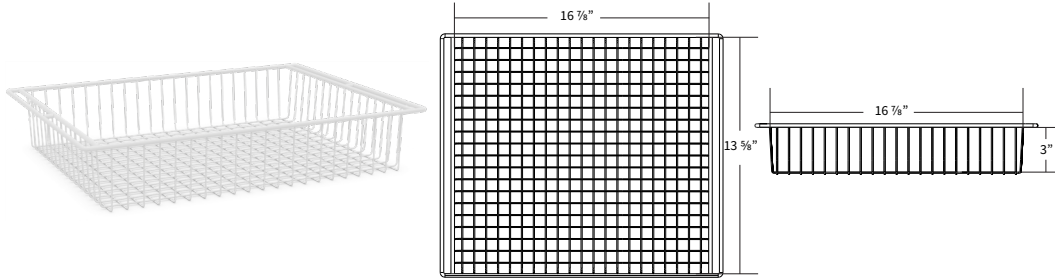

### VWR-SLD BSKT-FULL-5.2\*

Compatible Refrigerator Size	5.2 ft <sup>3</sup>
Max Quantity	3
Basket type	Sliding
Width x Depth x Height	16 7/8" x 13 5/8" x 3"
Max Load	30 lbs.

\*Factory install only

### VWR-BSKT-BASE-FIXED-5.2

Compatible Refrigerator Size	5.2 ft <sup>3</sup>
Max Quantity	1
Basket type	Fixed
Width x Depth x Height	18 3/8" x 8 1/2" x 6 1/4"
Max Load	44 lbs.

### VWR-SLD BSKT-FULL-10.5\*

Compatible Refrigerator Size	10.5 ft <sup>3</sup>
Max Quantity	6
Basket type	Sliding
Width x Depth x Height	16 7/8" x 15 3/4" x 3"
Max Load	35 lbs.

\*Factory install only

### VWR-BSKT-BASE-FIXED-10.5

Compatible Refrigerator Size	10.5 ft <sup>3</sup>
Max Quantity	1
Basket type	Fixed
Width x Depth x Height	18 3/8" x 10 3/8" x 6 1/4"
Max Load	55 lbs.