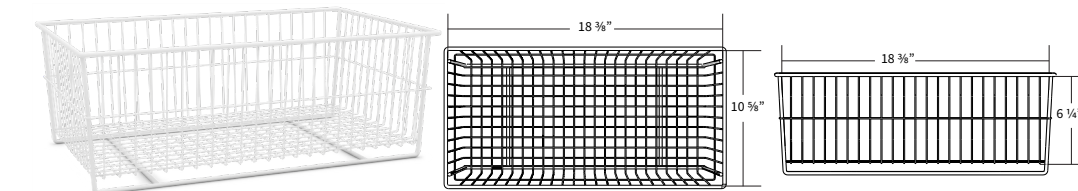

### VWR-SLD BSKT-FULL-5.2\*

Compatible Refrigerator Size	5.2 ft <sup>3</sup>
Max Quantity	3
Basket type	Sliding
Width x Depth x Height	16 7/8" x 13 5/8" x 3"
Max Load	30 lbs.

\*Factory install only

### VWR-BSKT-BASE-FIXED-5.2

Compatible Refrigerator Size	5.2 ft <sup>3</sup>
Max Quantity	1
Basket type	Fixed
Width x Depth x Height	18 3/8" x 8 1/2" x 6 1/4"
Max Load	44 lbs.

### VWR-SLD BSKT-FULL-10.5\*

Compatible Refrigerator Size	10.5 ft <sup>3</sup>
Max Quantity	6
Basket type	Sliding
Width x Depth x Height	16 7/8" x 15 3/4" x 3"
Max Load	35 lbs.

\*Factory install only

### VWR-BSKT-BASE-FIXED-10.5

Compatible Refrigerator Size	10.5 ft <sup>3</sup>
Max Quantity	1
Basket type	Fixed
Width x Depth x Height	18 3/8" x 10 3/8" x 6 1/4"
Max Load	55 lbs.