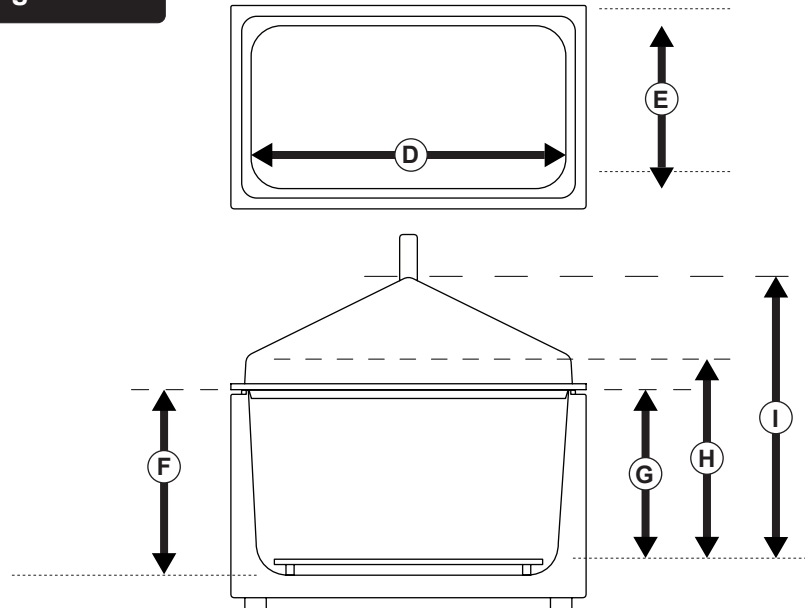

Overall dimensions

Packed weight: 3.5kg
Product weight: 3kg

Packed dimensions;
A 295mm
B 310mm
C 300mm

Product dimensions;
A 185mm
B 200mm
C 200mm

Working Area

D	148mm (at opening)
D	131mm (at tray height)
E	134mm (at opening)
E	117mm (at tray height)
F	150mm
G	132mm
H	150mm
I	187mm

Vessel capacity with tank lid

	Diameter	Height	Max. no in bath
Duran 21-801: 100ml	56mm	105mm	4
Duran 21-801: 150ml	62mm	110mm	3s
Duran 21-801: 250ml	70mm	143mm	2
Duran 21-801: 500ml	86mm	181mm	0
Duran 21-801: 750ml	95mm	203mm	0
Duran 21-801: 1000ml	101mm	230mm	0
Duran 21-801: 2000ml	136mm	265mm	0

Vessel capacity without tank lid

	Diameter	Height	Max. no in bath
Duran 21-801: 100ml	56mm	105mm	4
Duran 21-801: 150ml	62mm	110mm	3s
Duran 21-801: 250ml	70mm	143mm	2
Duran 21-801: 500ml	86mm	181mm	1
Duran 21-801: 750ml	95mm	203mm	1
Duran 21-801: 1000ml	101mm	230mm	1
Duran 21-801: 2000ml	136mm	265mm	0

s - staggered to fit maximum number