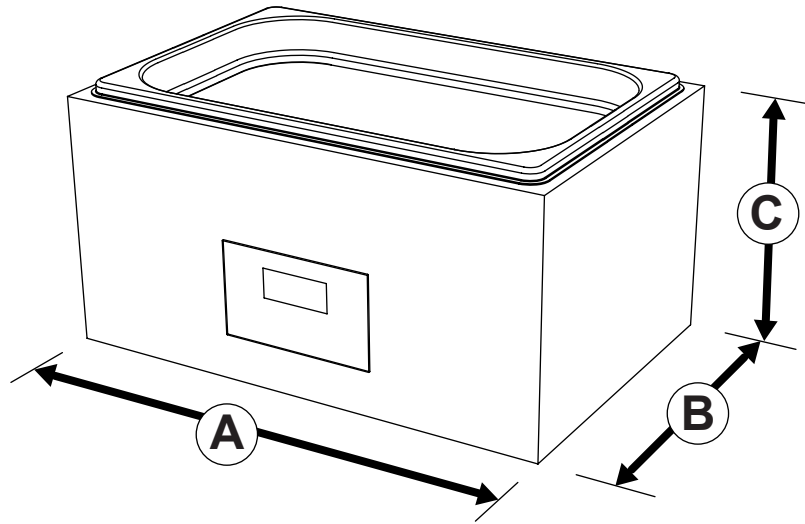

Overall dimensions

Packed weight: 3.5kg
Product weight: 3kg

Packed dimensions;
A 295mm
B 310mm
C 300mm

Product dimensions;
A 185mm
B 200mm
C 200mm

Working Area

D	148mm (at opening)
D	131mm (at tray height)
E	134mm (at opening)
E	117mm (at tray height)
F	150mm
G	132mm
H	150mm
I	187mm

Vessel capacity with tank lid

	Diameter	Height	Max. no in bath
Duran 21-801: 100ml	56mm	105mm	4
Duran 21-801: 150ml	62mm	110mm	3s
Duran 21-801: 250ml	70mm	143mm	2
Duran 21-801: 500ml	86mm	181mm	0
Duran 21-801: 750ml	95mm	203mm	0
Duran 21-801: 1000ml	101mm	230mm	0
Duran 21-801: 2000ml	136mm	265mm	0

Vessel capacity without tank lid

	Diameter	Height	Max. no in bath
Duran 21-801: 100ml	56mm	105mm	4
Duran 21-801: 150ml	62mm	110mm	3s
Duran 21-801: 250ml	70mm	143mm	2
Duran 21-801: 500ml	86mm	181mm	1
Duran 21-801: 750ml	95mm	203mm	1
Duran 21-801: 1000ml	101mm	230mm	1
Duran 21-801: 2000ml	136mm	265mm	0