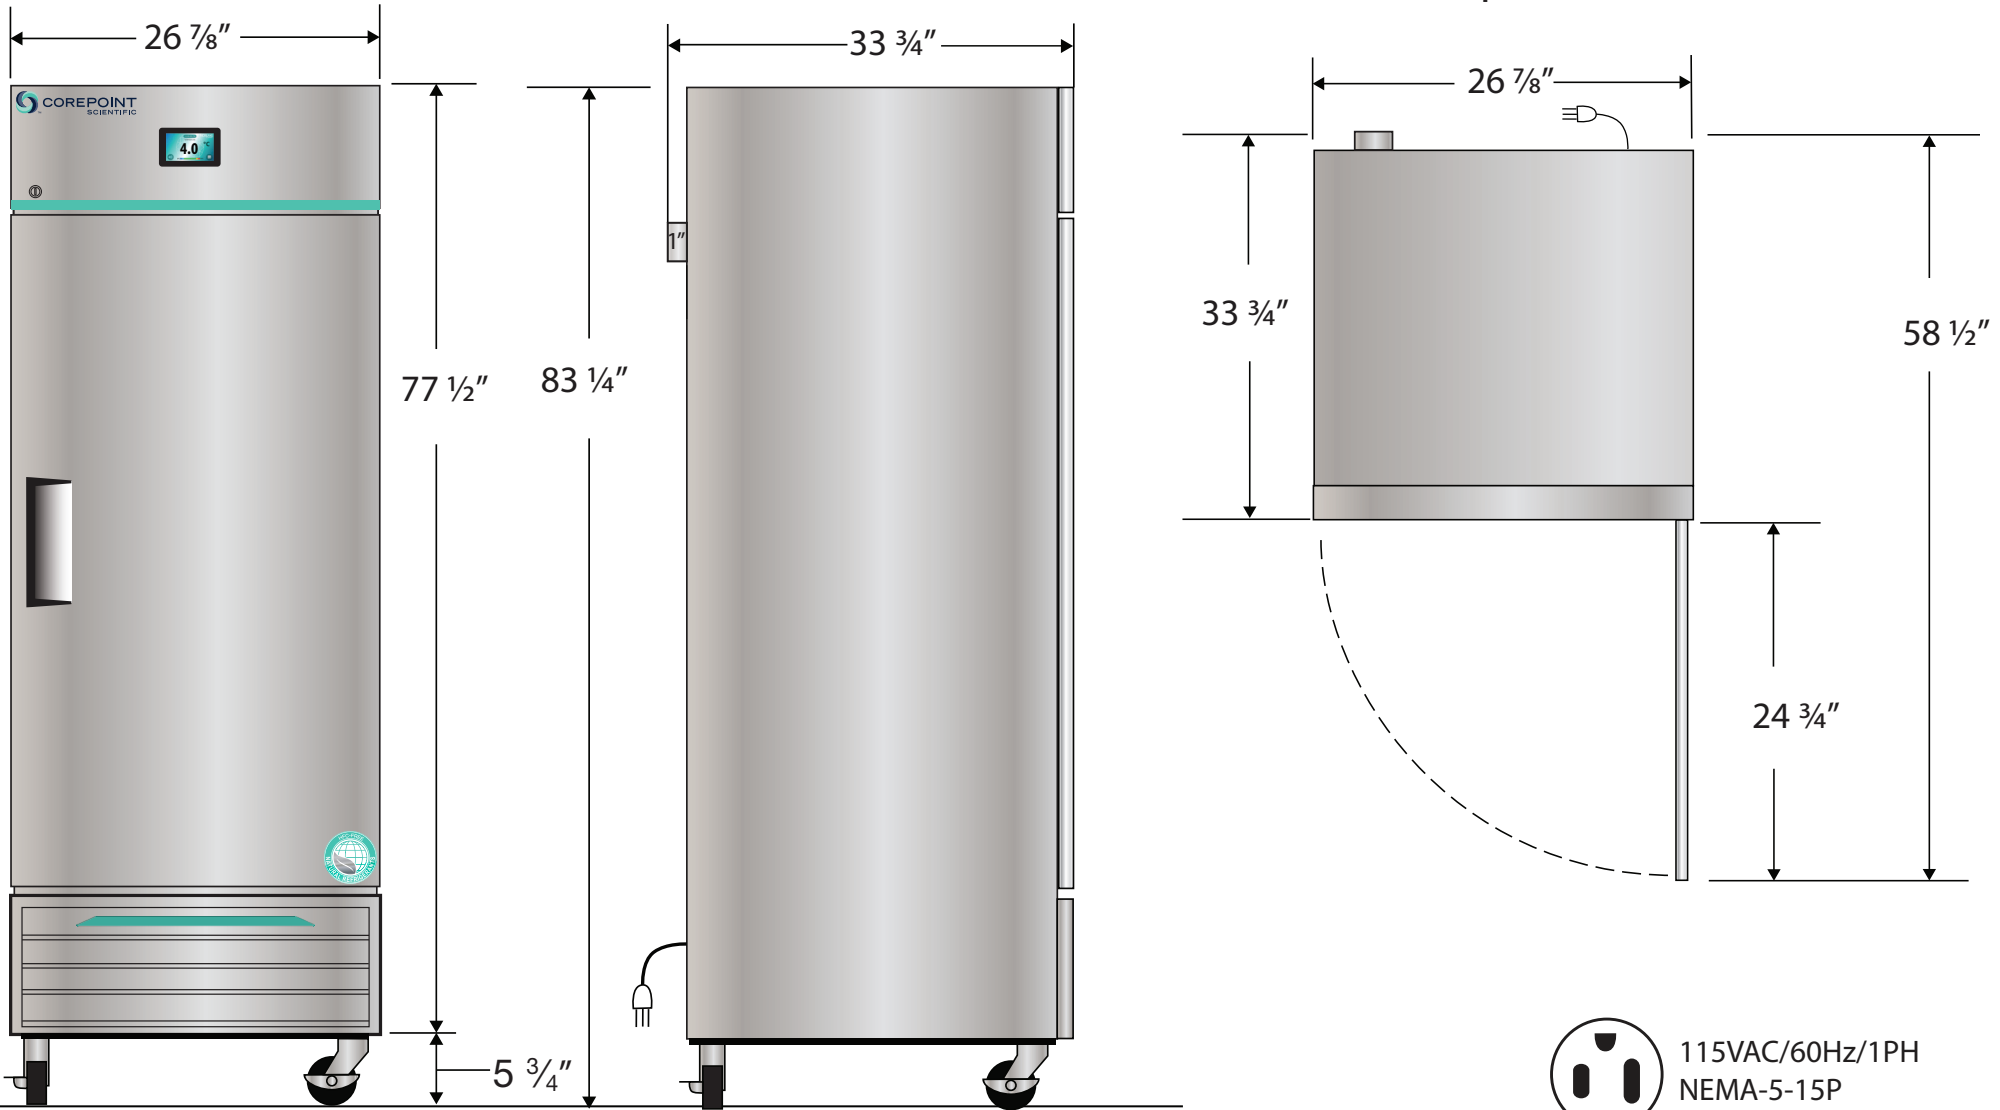

COREPOINT SCIENTIFIC

Exterior NSWDR231SSS/0

Front View

Side View

Top View

115VAC/60Hz/1PH
NEMA-5-15P

Cu. Ft	Defrost	Door	Int Door	Shelves	W"	D"	H"	Refrigerant	H.P.	Amps	Weight
23	Auto	1 Solid	0	5 Adj.	26 7/8	33 3/4	83 1/4	R290	3/4	8	295 lbs.