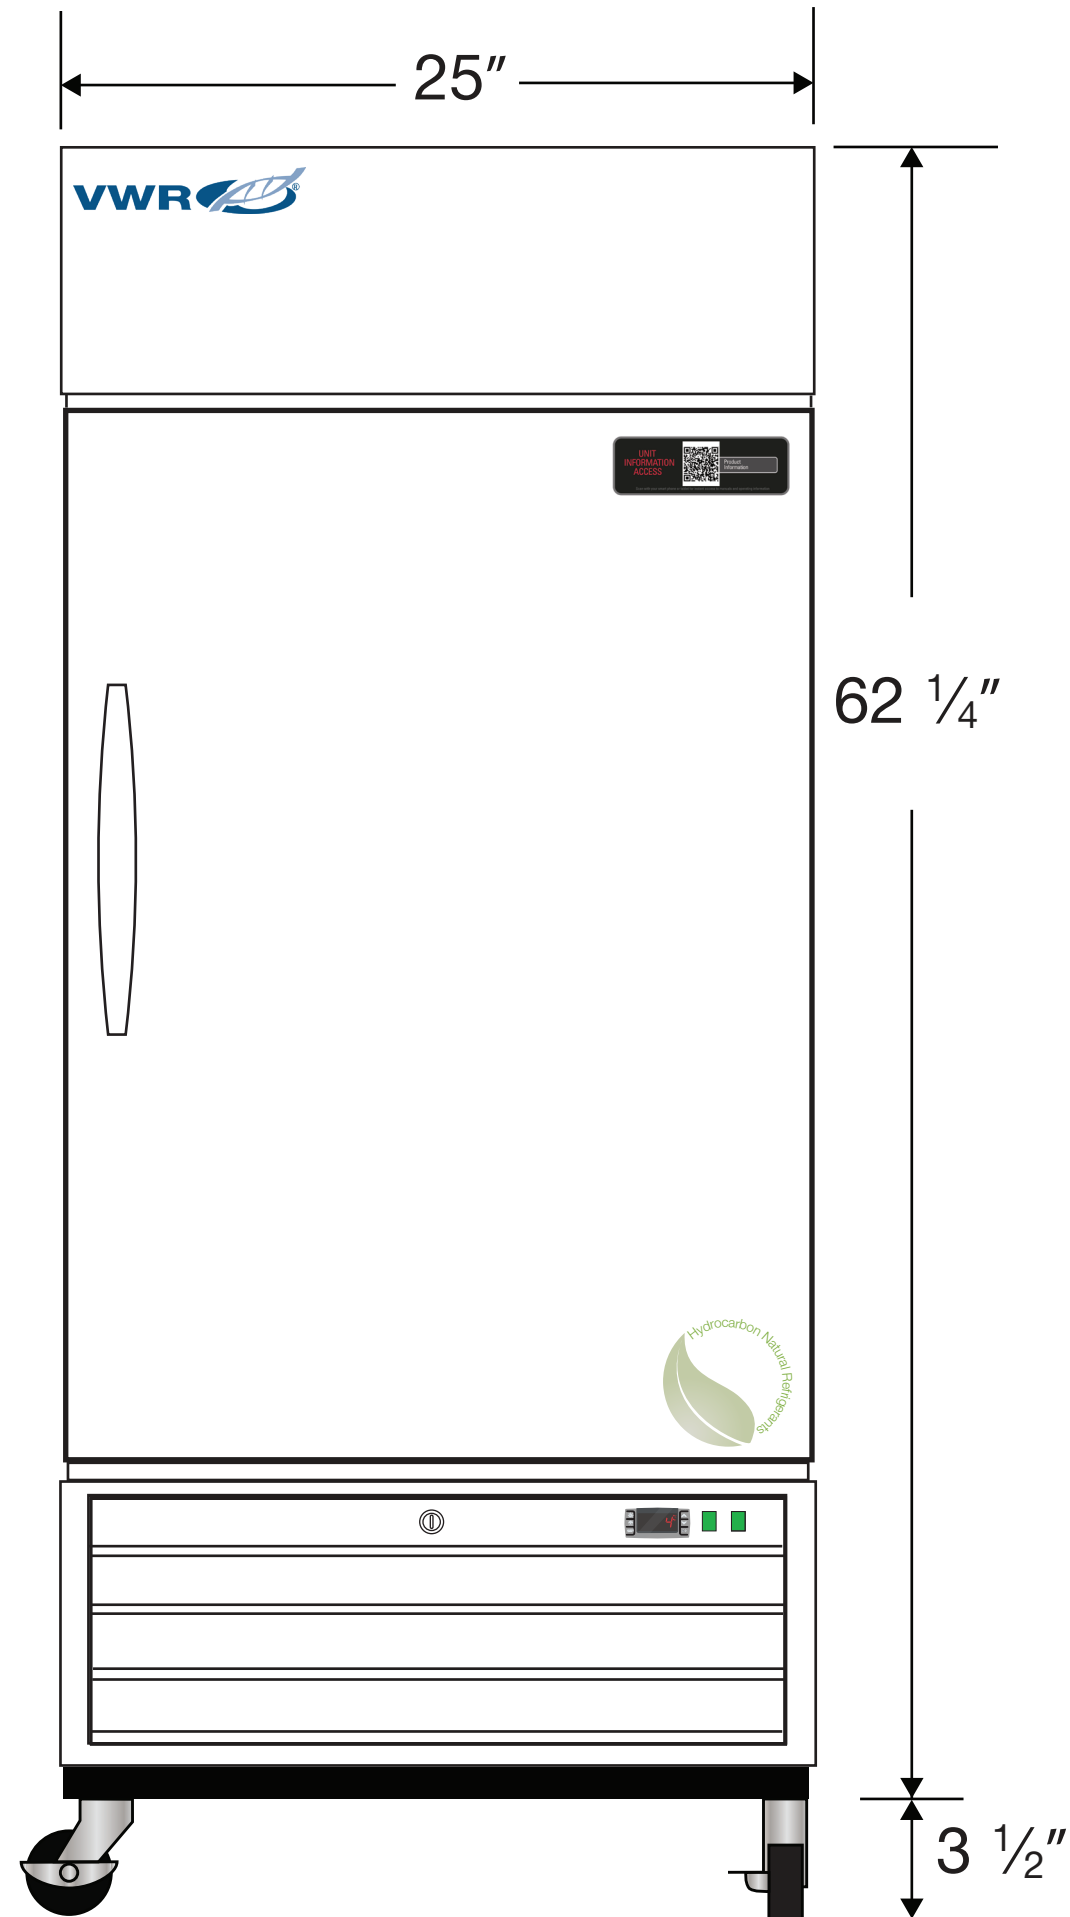

Exterior

Front View

Side View

Top View

Cat# 76579-154/VWR-HC-SLS-12

115VAC/60Hz/1PH
NEMA-5-15P

Cu.Ft.	Defrost	Door	Int Door	Shelves	W"	D"	H"	Refrigerant	H.P.	Amps	Weight
12	Cycle	1 Solid	0	3 Adj.	25	29 3/4	65 3/4	R290	1/5	3	187 lbs.