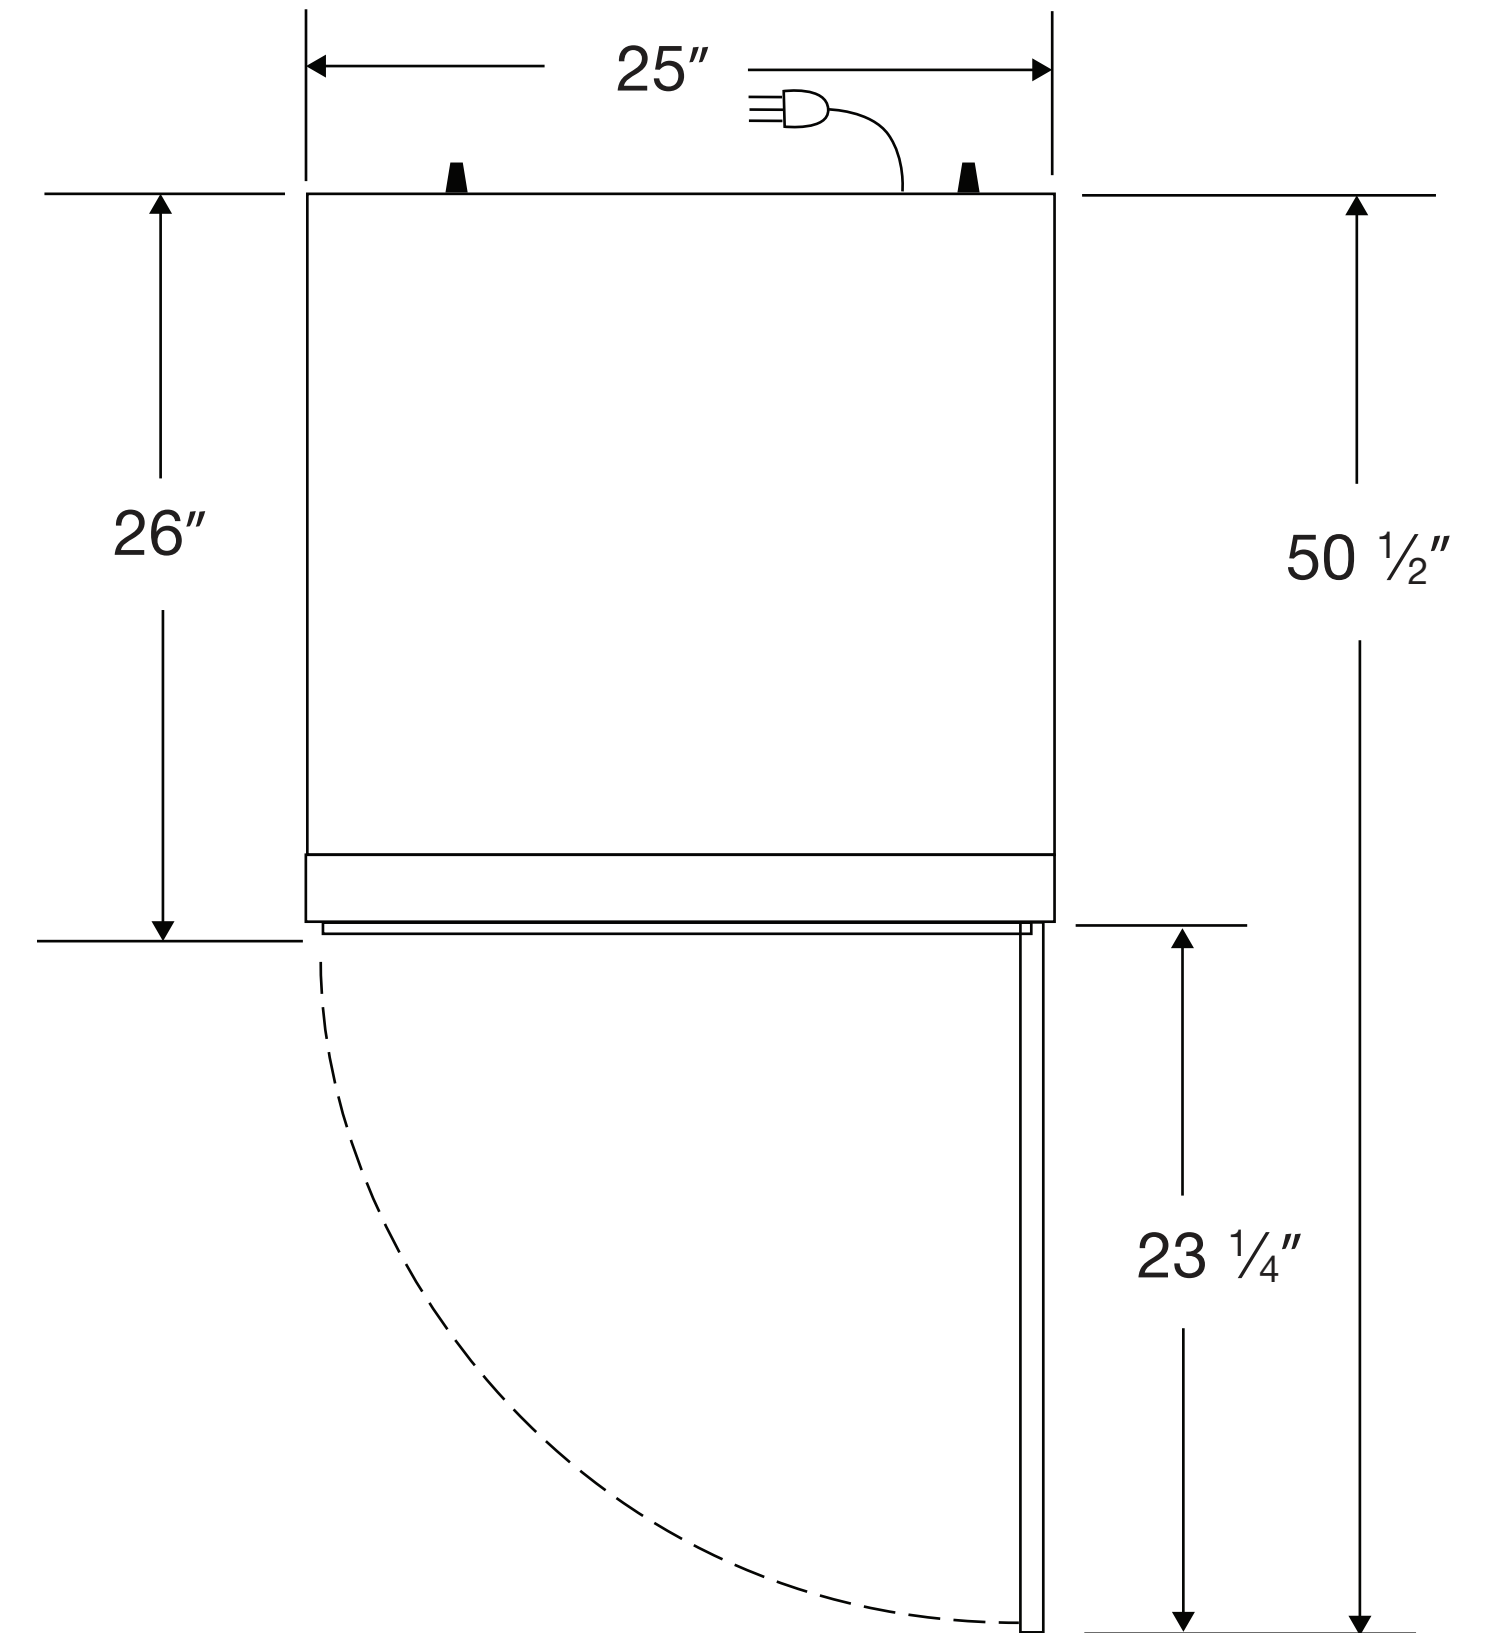

Exterior

Front View

Side View

Top View

Cat# 76579-154/VWR-HC-SLS-12

115VAC/60Hz/1PH
NEMA-5-15P

Cu.Ft.	Defrost	Door	Int Door	Shelves	W"	D"	H"	Refrigerant	H.P.	Amps	Weight
12	Cycle	1 Solid	0	3 Adj.	25	29 3/4	65 3/4	R290	1/5	3	187 lbs.