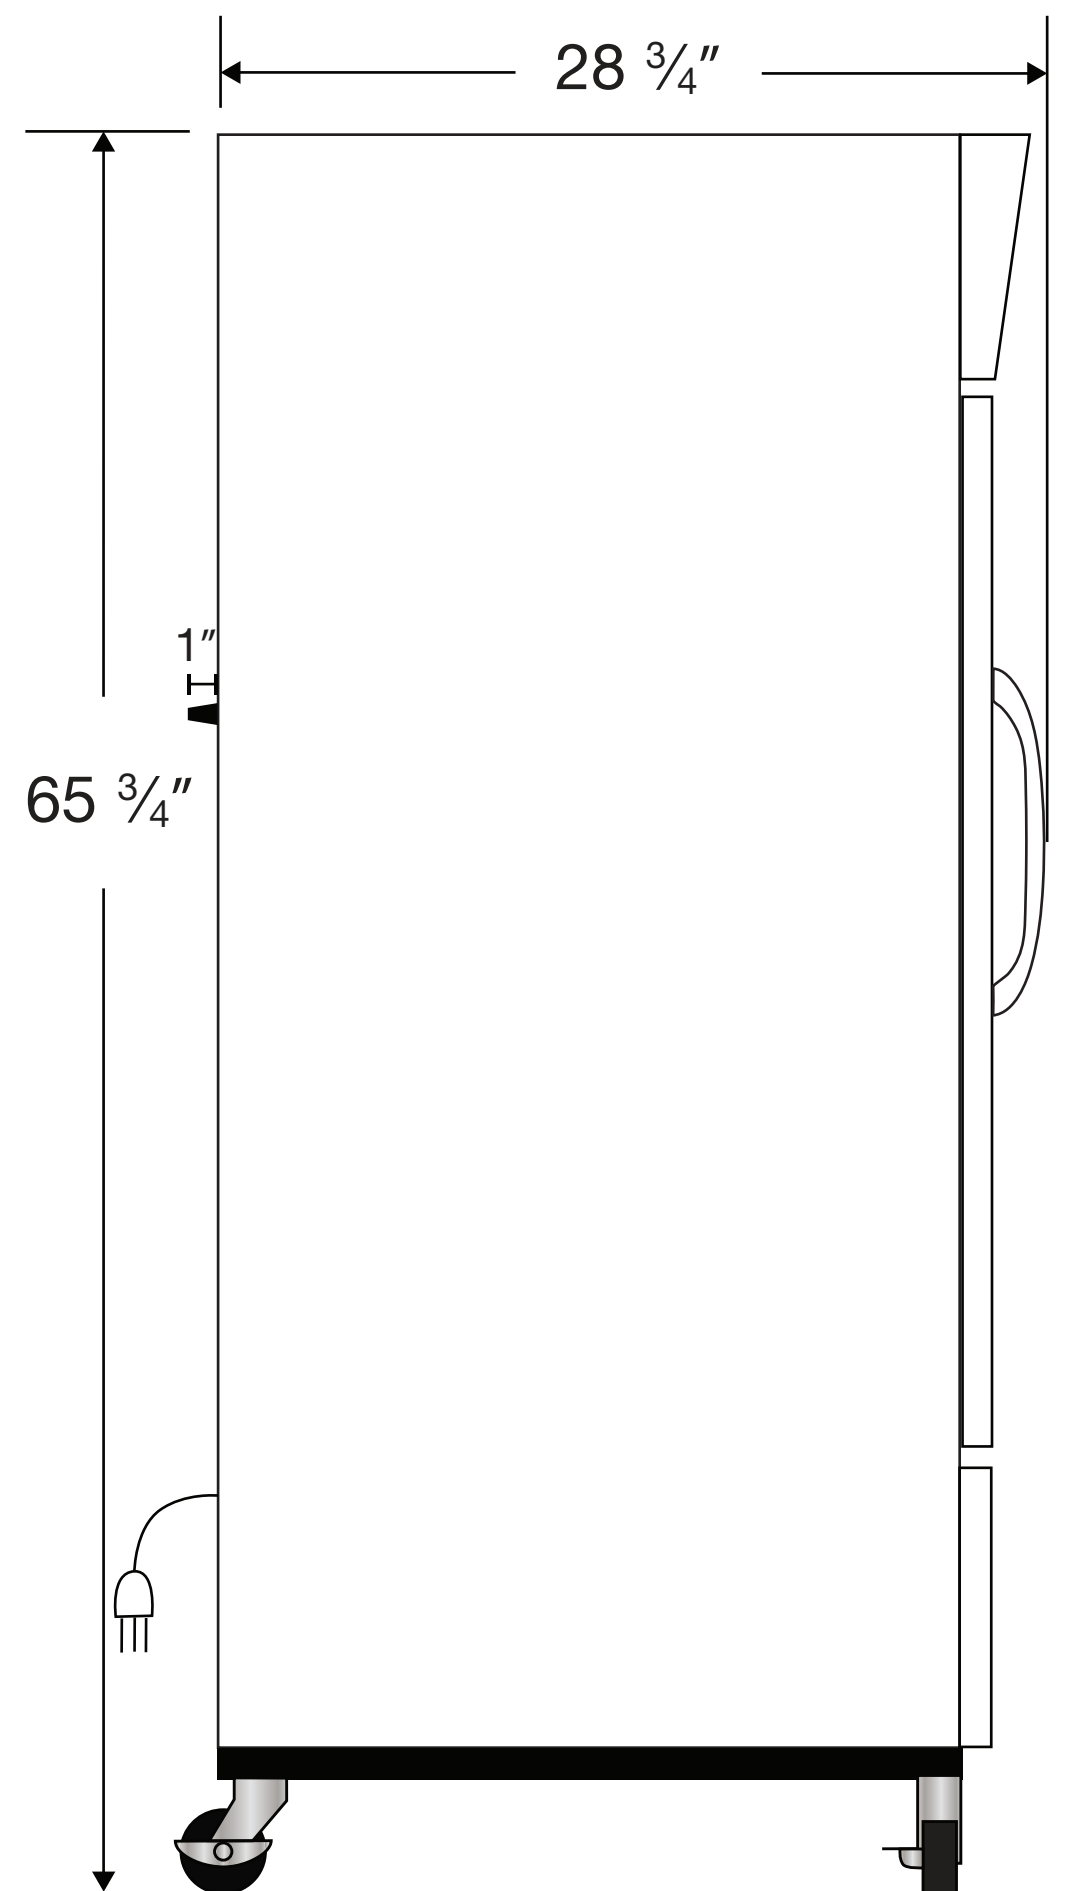

Exterior

Front View

Side View

Top View

Cat# 76579-154/VWR-HC-SLS-12

115VAC/60Hz/1PH
NEMA-5-15P

Cu.Ft.	Defrost	Door	Int Door	Shelves	W"	D"	H"	Refrigerant	H.P.	Amps	Weight
12	Cycle	1 Solid	0	3 Adj.	25	29 3/4	65 3/4	R290	1/5	3	187 lbs.