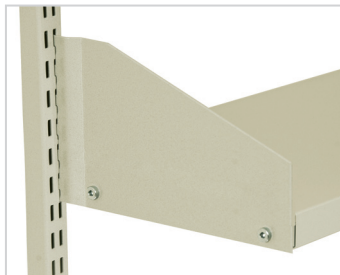

Shelf Bays Include: (2) Uprights w/ mounting hardware, (1) Top horizontal rail, (2) Corner brackets

Shelf Bay Extensions Include: (1) Upright w/ mounting hardware, (1) Top horizontal rail, (1) T bracket

Shelves for Reagent Rack Systems

Steel Shelf with Standard Brackets

- 176 max lbs per shelf.

Shelf Depth	Shelf Width	VWR Cat No
11.81"	30"	89524-486
11.81"	36"	89524-488
11.81"	48"	89524-490
11.81"	60"	89524-492
11.81"	72"	89524-494
15.74"	30"	89524-496
15.74"	36"	89524-498
15.74"	48"	89524-500
15.74"	60"	89524-502
15.74"	72"	89524-504

Steel Shelf w/ standard bracket (included)

Bookend Brackets

- Includes pair of 2 brackets

Description	VWR Cat No
11.81" Bookend Bracket Pair	89524-486
15.74" Bookend Bracket Pair	89524-488

Shelf Lips

- Lip height: 1.5" (.32" above shelf)