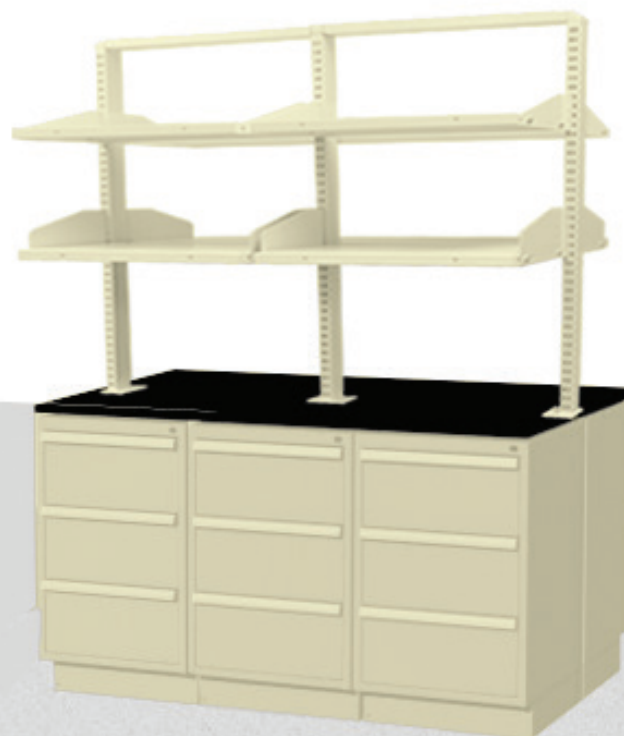

VWR® REAGENT RACK SYSTEMS

Flexible island shelving

Excellent for new or
existing workspaces

Variety of sizes and
accessories available

VWR® REAGENT RACK SYSTEMS

VWR® Reagent Rack systems provide excellent storage of laboratory equipment above the lab station. These systems are an ideal addition to new or existing laboratory workspaces and casework, where additional shelving is needed. VWR's Reagent Rack uprights are available in three heights and can support a range of shelf and power options.

Contact your local VWR Customer Service Center today, for more information!

Reagent Rack Components

Slotted Upright Posts

- Includes bottom mounting plate and hardware
- Mounting plates are 2.76" x 3.94". See drawing on page 4.

Upright Height	Mounting	VWR Cat No
31.10"	Left or Right	10808-826
31.10"	Center	10808-828
39.37"	Left or Right	10808-830
39.37"	Center	10808-832
47.24"	Left or Right	10808-834
47.24"	Center	10808-836

Component	VWR Cat No
30"W Horizontal Tube	10486-500
36"W Horizontal Tube	10486-502
48"W Horizontal Tube	10486-504
60"W Horizontal Tube	10486-506
72"W Horizontal Tube	10486-508
Corner bracket	10486-510
Straight/"T" bracket	10486-512

Shelf Bays Include: (2) Uprights w/ mounting hardware, (1) Top horizontal rail, (2) Corner brackets

Shelf Bay Extensions Include: (1) Upright w/ mounting hardware, (1) Top horizontal rail, (1) T bracket