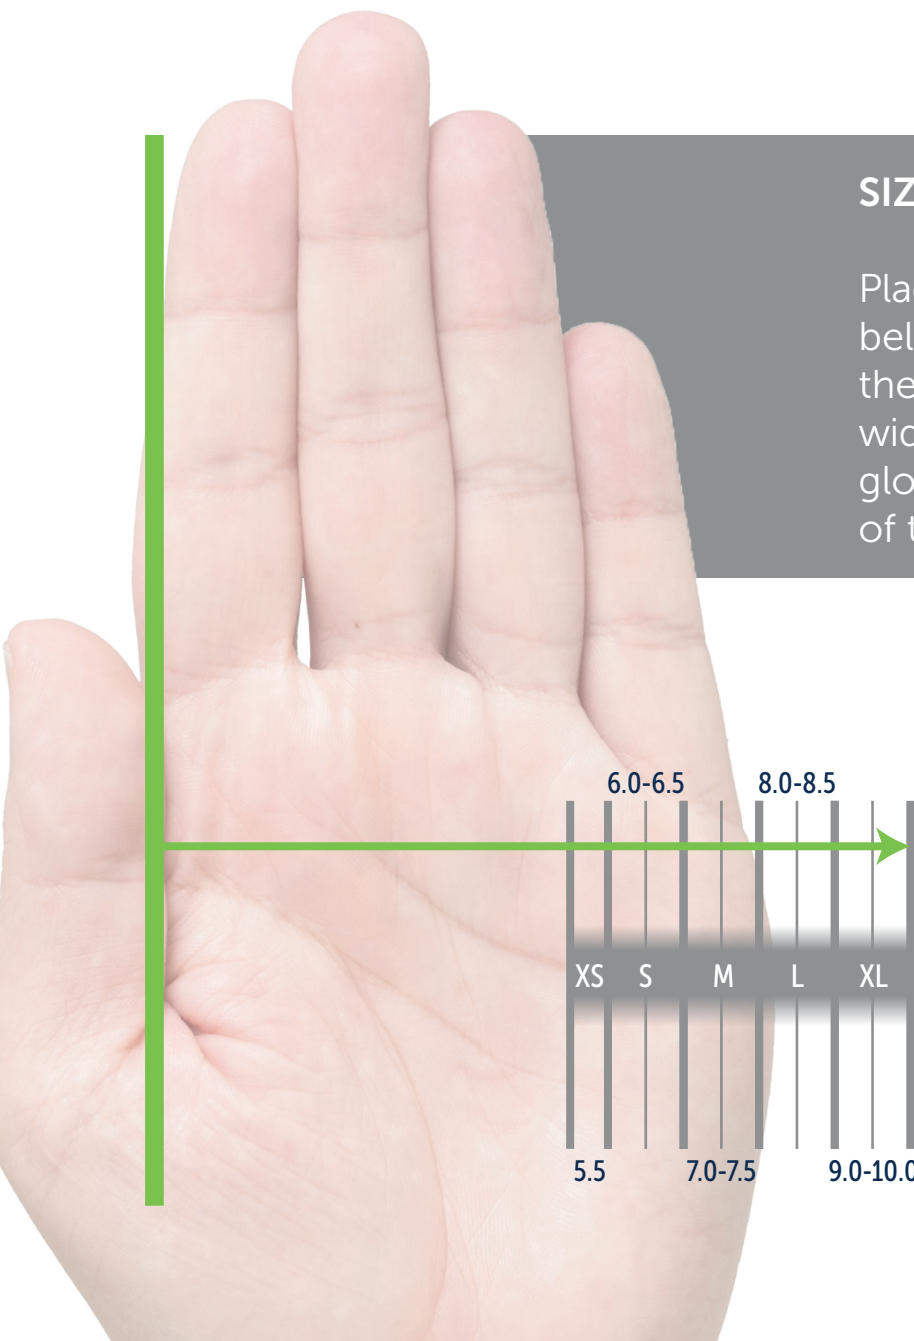

PUREZERO* Nitrile Gloves

GLOVE SIZE GUIDE

SIZING INSTRUCTIONS

Place your right hand on the diagram below with your index finger against the **Green** line. To measure, use the width of your palm to find the correct glove size, as displayed on the right of the diagram.

Hand Specific

Size	Palm Width
Size 6.0	80 mm / 8 cm
Size 6.5	87 mm / 8.7 cm
Size 7.0	94 mm / 9.4 cm
Size 7.5	98 mm / 9.8 cm
Size 8.0	109 mm / 10.9 cm
Size 8.5	114 mm / 11.4 cm
Size 9.0	120 mm / 12 cm
Size 10.0	128 mm / 12.8 cm

Ambidextrous

Size	Palm Width
X-Small	70 mm / 7 cm
Small	80 mm / 8 cm
Medium	95 mm / 9.5 cm
Large	110 mm / 11 cm
X-Large	120 mm / 12 cm