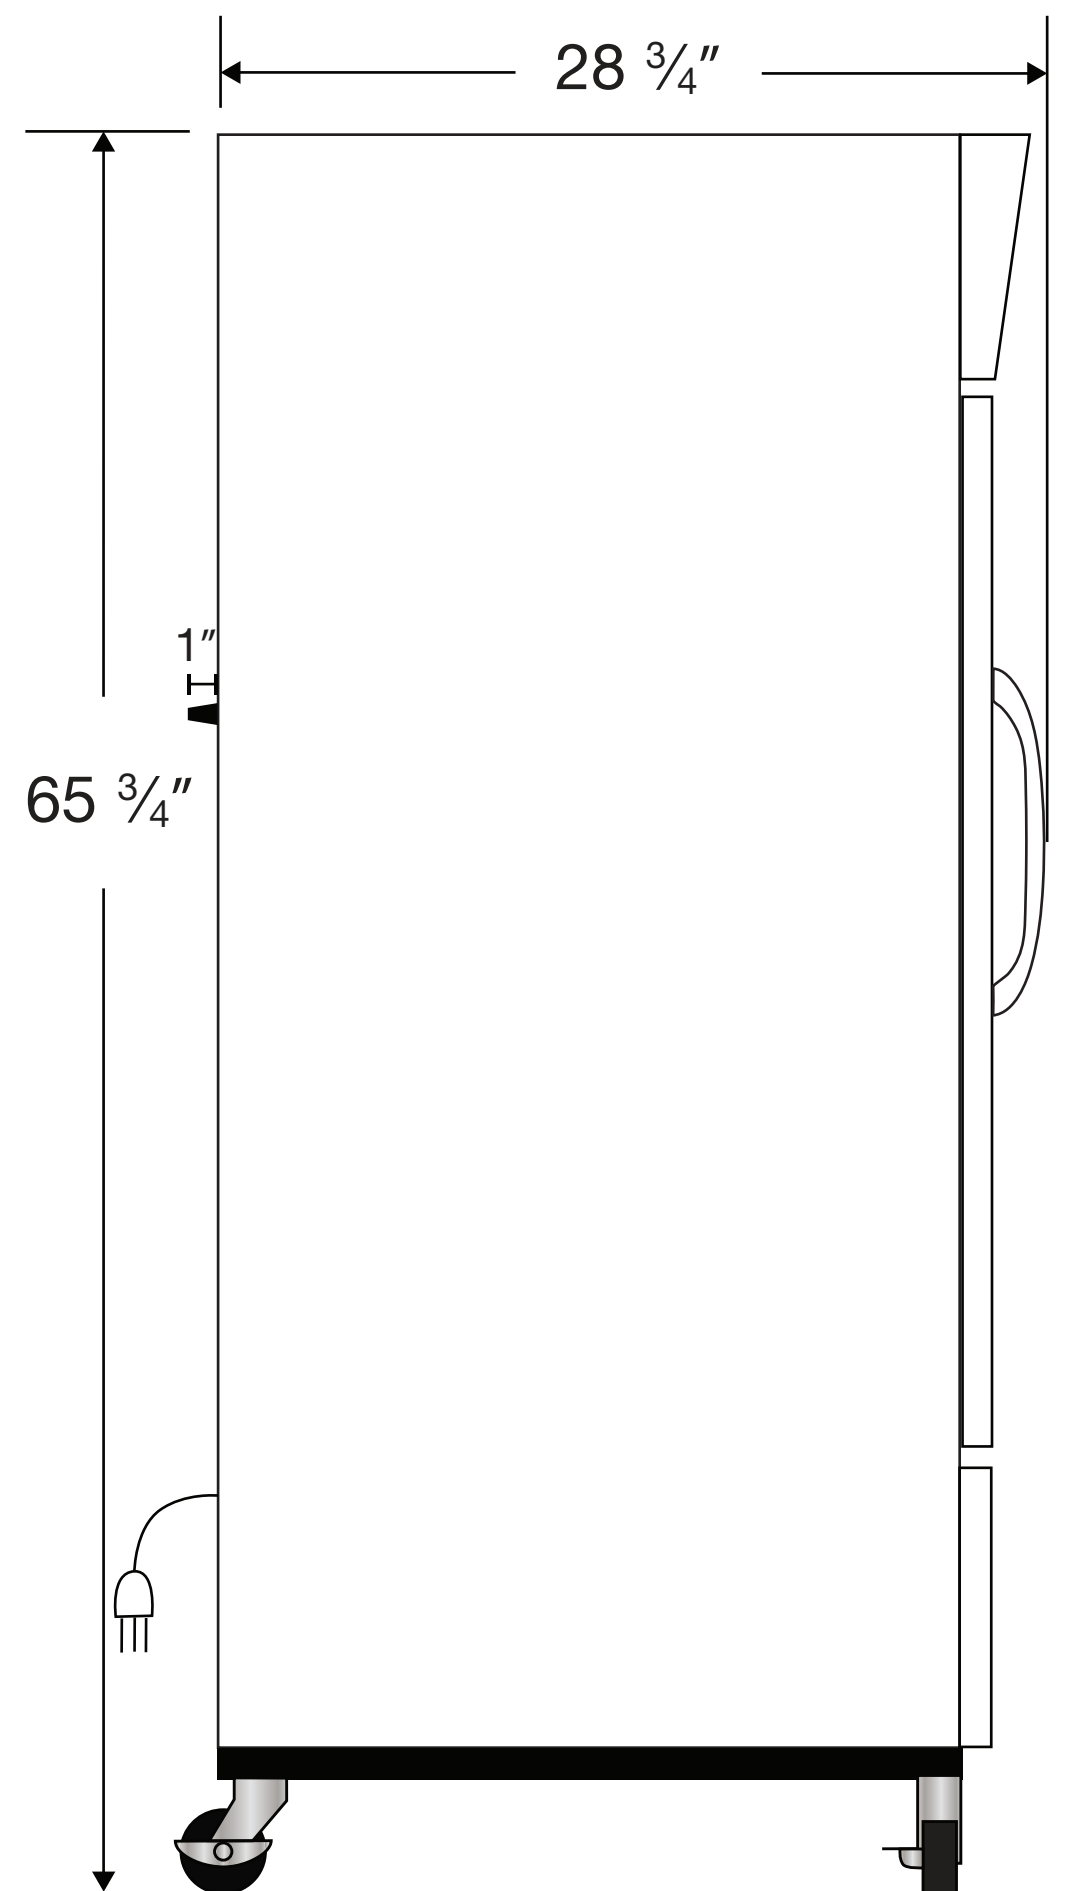

Exterior

Front View

Side View

Top View

Cat# 76579-104/VWR-HC-12S-TS

 115VAC/60Hz/1PH
NEMA-5-15P

Cu.Ft.	Defrost	Door	Int Door	Shelves	W"	D"	H"	Refrigerant	H.P.	Amps	Weight
12	Cycle	1 Solid	0	3 Adj.	25	29 3/4	65 3/4	R290	1/5	3	187 lbs.