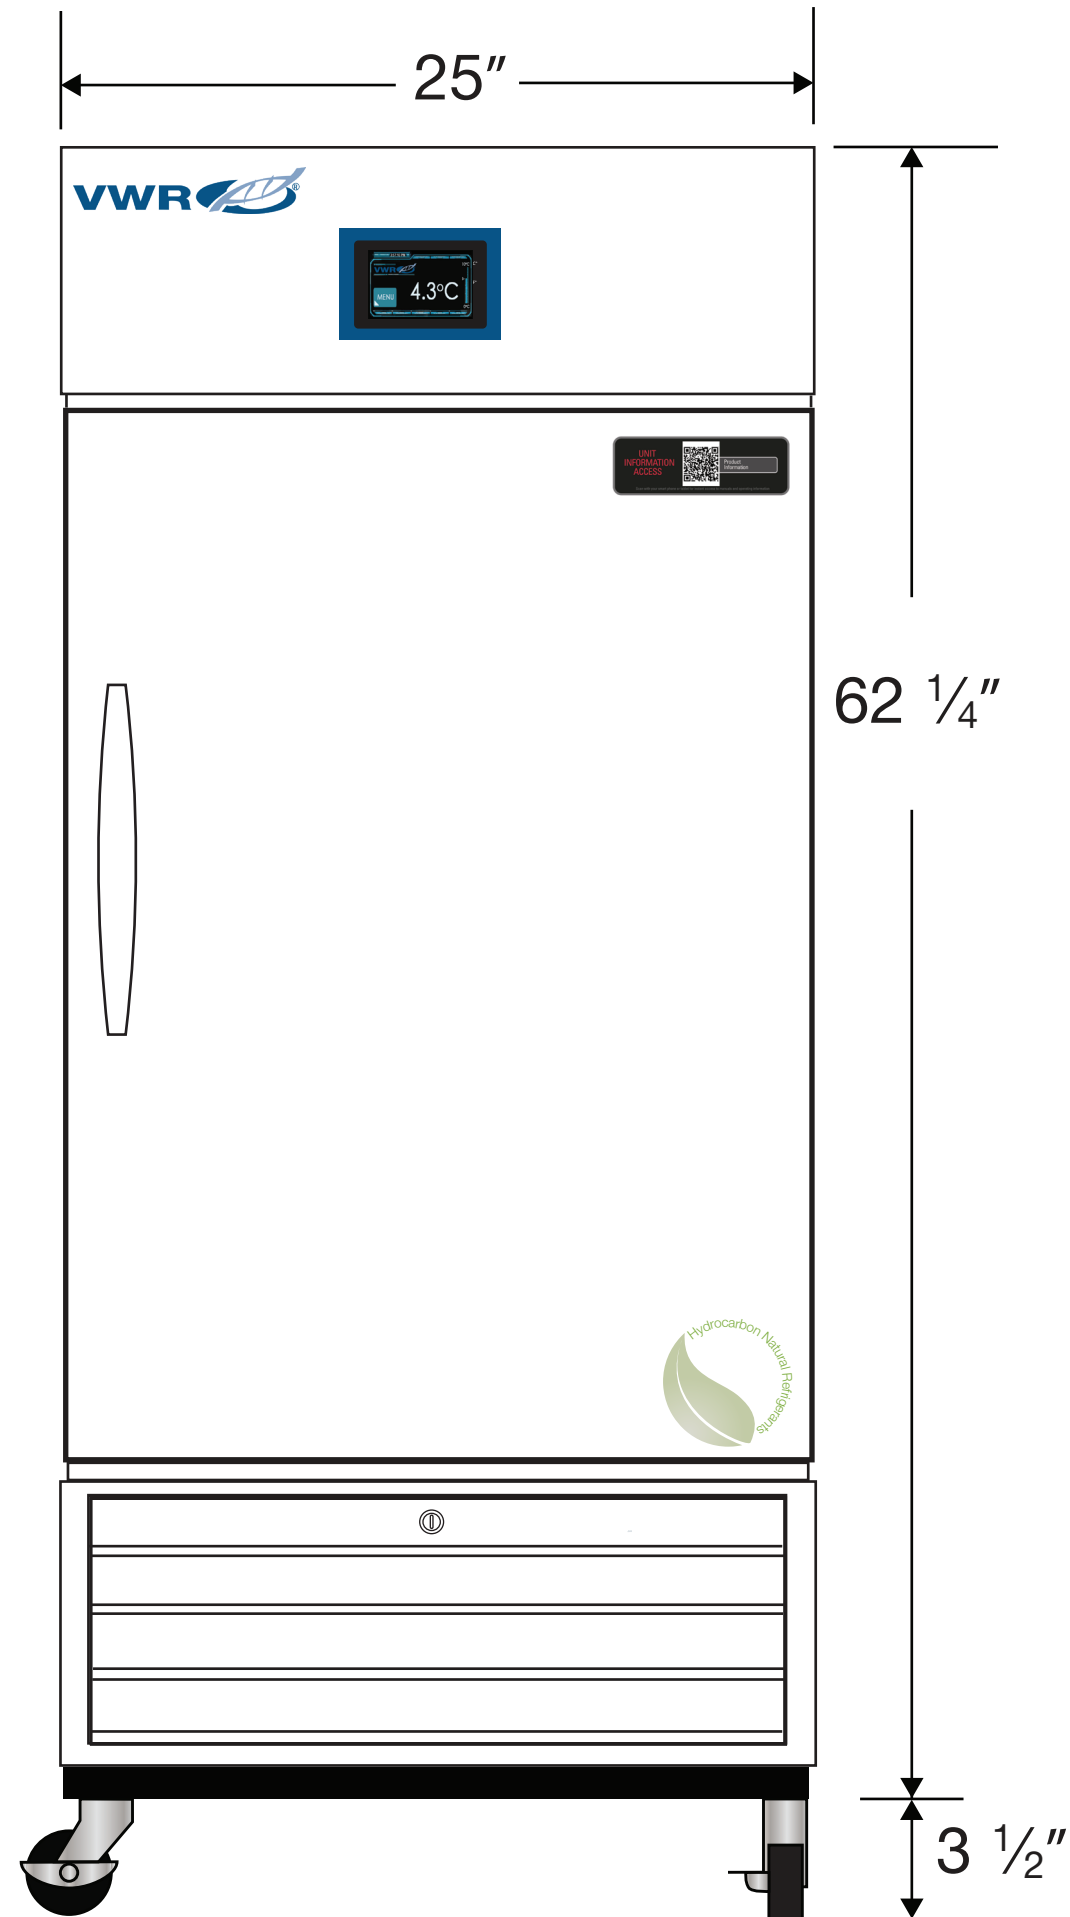

Exterior

Front View

Side View

Top View

Cat# 76579-104/VWR-HC-12S-TS

 115VAC/60Hz/1PH
NEMA-5-15P

Cu.Ft.	Defrost	Door	Int Door	Shelves	W"	D"	H"	Refrigerant	H.P.	Amps	Weight
12	Cycle	1 Solid	0	3 Adj.	25	29 3/4	65 3/4	R290	1/5	3	187 lbs.