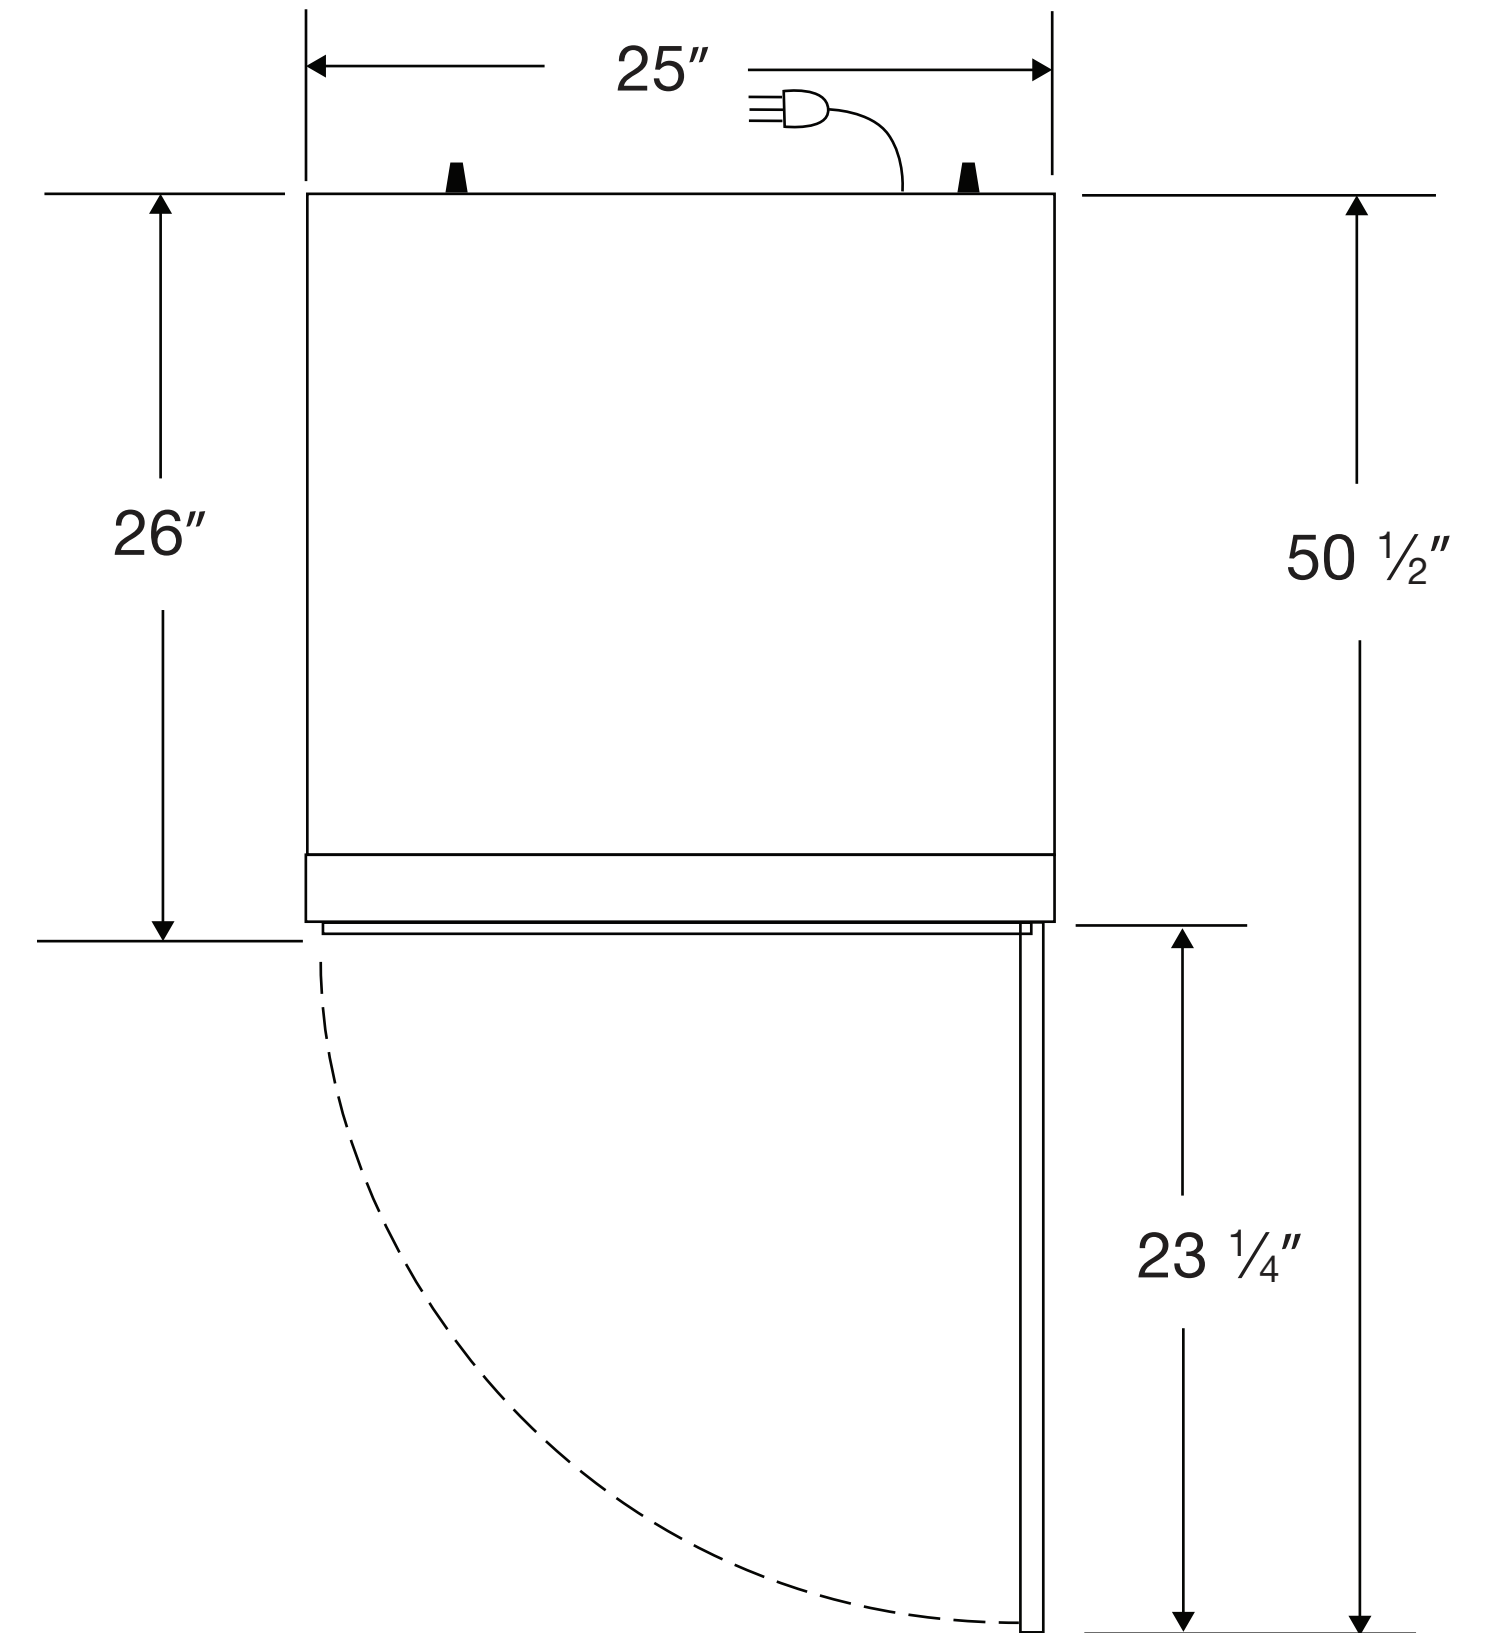

Exterior

Front View

Side View

Top View

Cat# 76579-104/VWR-HC-12S-TS

 115VAC/60Hz/1PH
NEMA-5-15P

Cu.Ft.	Defrost	Door	Int Door	Shelves	W"	D"	H"	Refrigerant	H.P.	Amps	Weight
12	Cycle	1 Solid	0	3 Adj.	25	29 3/4	65 3/4	R290	1/5	3	187 lbs.