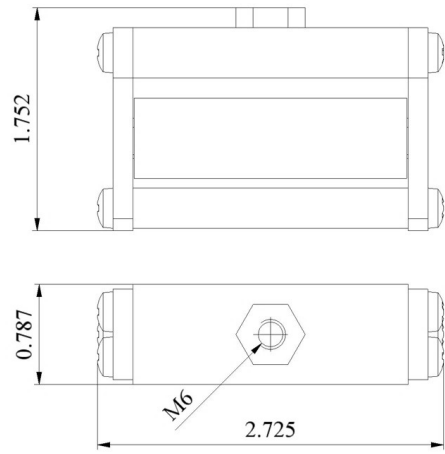

SJJ05

Operating range: 0 - 3 mm

SJJ11

Operating range: 0 - 4 mm

SJJ13

Operating range: 0 - 5 mm

(metric)

SJJ05

Operating range: 0 - 0.118

SJJ11

Operating range: 0 - 0.157

SJJ13

Operating range: 0 - 0.197

(imperial)