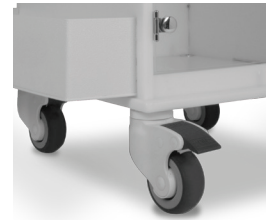

Bulk Storage Area with Magnetic Door

Lock Drawers & Bulk Storage with 1 Key

Full-Extension Drawers with Handle

Protective Film Top

Fully Enclosed 3" Casters

Select the Railed Top for Additional Security

CHOOSE FROM 7 UNIQUE COLORS