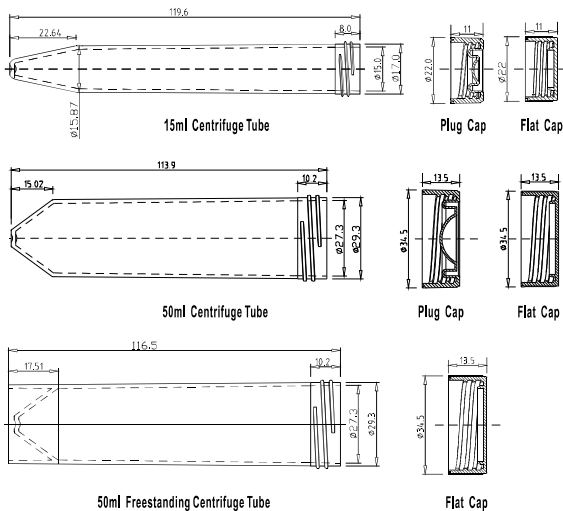

VWR® Centrifuge Tubes with Flat or Plug Caps

Description: Centrifuge Tubes with Flat or Plug Caps, Sterilized/Non-Sterilized

Purpose: Centrifuge tubes are popular in samples centrifuging or storage in many research area.

Materials

Tube: PP (Polypropylene), Compliance with USP Class VI Color: Clear

Cap: HDPE (High Density Polyethylene), Compliance with USP Class VI Color: White

Rack: Paper Color: White

Dimensions (Unit:mm)