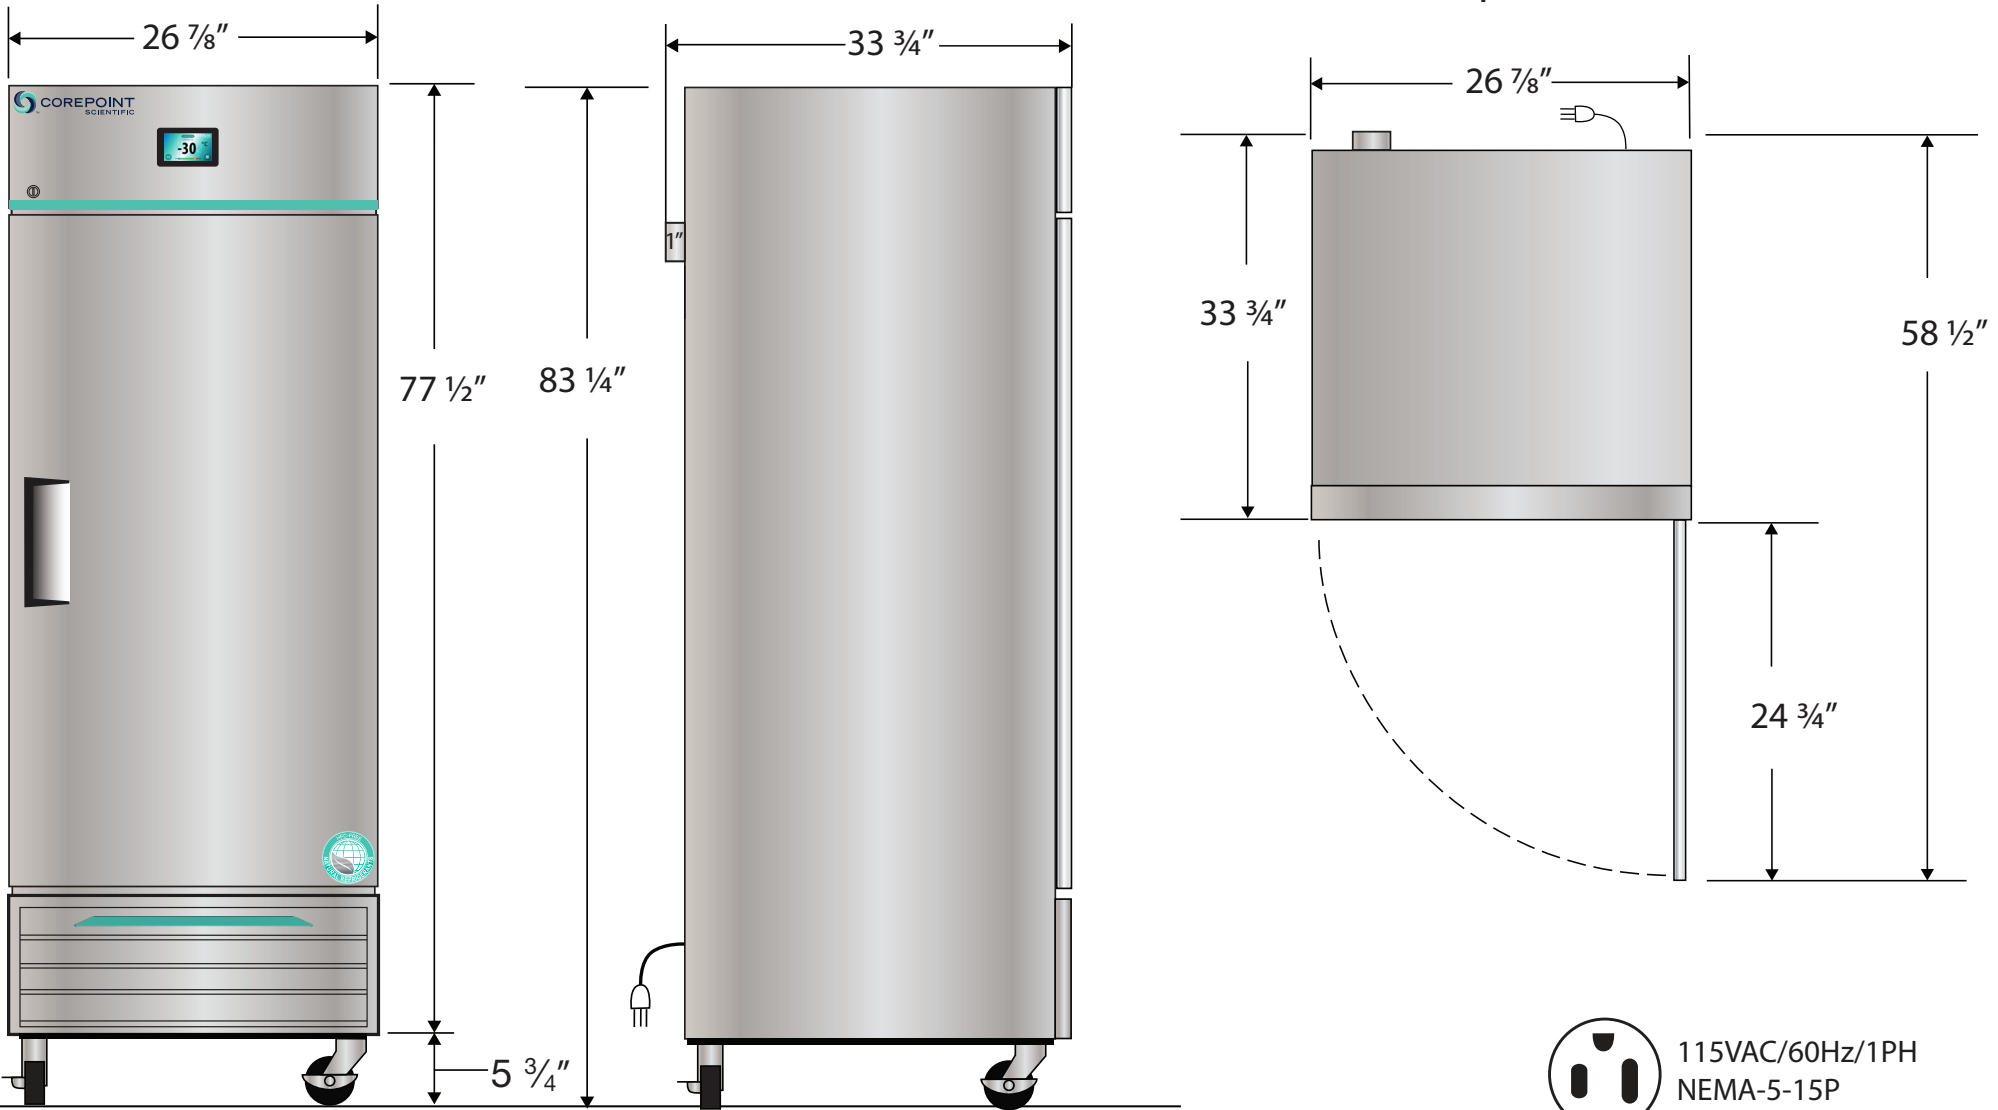

## Exterior NSWDF231SSS/0A

Front View

Side View

Top View

115VAC/60Hz/1PH  
NEMA-5-15P

Cu. Ft	Defrost	Door	Int Door	Shelves	W"	D"	H"	Refrigerant	H.P.	Amps	Weight
23	Auto	1 Solid	0	5 Adj.	26 7/8	33 3/4	83 1/4	R290	3/4	8	295 lbs.