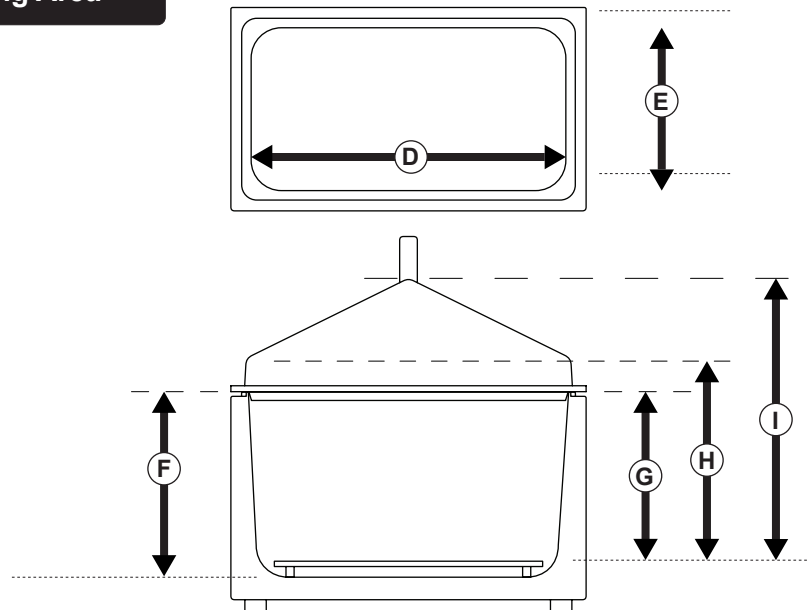

Overall dimensions

Packed weight: 4kg
Product weight: 3kg

Packed dimensions;
A 445mm
B 325mm
C 250mm

Product dimensions;
A 335mm
B 215mm
C 150mm

Working Area

D	298mm (at opening)
D	289mm (at tray height)
E	148mm (at opening)
E	139mm (at tray height)
F	65mm
G	47mm
H	67mm
I	108mm

Vessel capacity with tank lid

	Diameter	Height	Max. no in bath
Duran 21-801: 100ml	56mm	105mm	0
Duran 21-801: 150ml	62mm	110mm	0
Duran 21-801: 250ml	70mm	143mm	0
Duran 21-801: 500ml	86mm	181mm	0
Duran 21-801: 750ml	95mm	203mm	0
Duran 21-801: 1000ml	101mm	230mm	0
Duran 21-801: 2000ml	136mm	265mm	0

Vessel capacity without tank lid

	Diameter	Height	Max. no in bath
Duran 21-801: 100ml	56mm	105mm	8
Duran 21-801: 150ml	62mm	110mm	8
Duran 21-801: 250ml	70mm	143mm	6
Duran 21-801: 500ml	86mm	181mm	3
Duran 21-801: 750ml	95mm	203mm	3s
Duran 21-801: 1000ml	101mm	230mm	2
Duran 21-801: 2000ml	136mm	265mm	2

s - staggered to fit maximum number