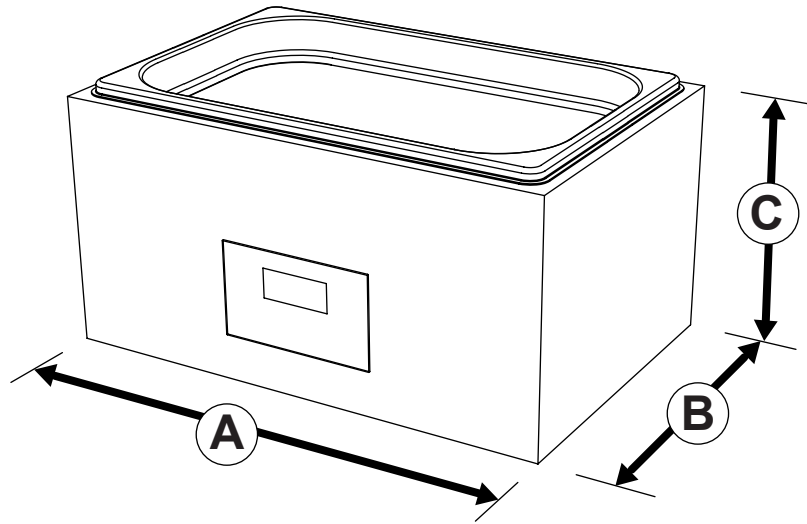

Overall dimensions

Packed weight: 4kg
Product weight: 3kg

Packed dimensions;
A 445mm
B 325mm
C 250mm

Product dimensions;
A 335mm
B 215mm
C 150mm

Working Area

D	298mm (at opening)
D	289mm (at tray height)
E	148mm (at opening)
E	139mm (at tray height)
F	65mm
G	47mm
H	67mm
I	108mm

Vessel capacity with tank lid

	Diameter	Height	Max. no in bath
Duran 21-801: 100ml	56mm	105mm	0
Duran 21-801: 150ml	62mm	110mm	0
Duran 21-801: 250ml	70mm	143mm	0
Duran 21-801: 500ml	86mm	181mm	0
Duran 21-801: 750ml	95mm	203mm	0
Duran 21-801: 1000ml	101mm	230mm	0
Duran 21-801: 2000ml	136mm	265mm	0

Vessel capacity without tank lid

	Diameter	Height	Max. no in bath
Duran 21-801: 100ml	56mm	105mm	8
Duran 21-801: 150ml	62mm	110mm	8
Duran 21-801: 250ml	70mm	143mm	6
Duran 21-801: 500ml	86mm	181mm	3
Duran 21-801: 750ml	95mm	203mm	3s
Duran 21-801: 1000ml	101mm	230mm	2
Duran 21-801: 2000ml	136mm	265mm	2