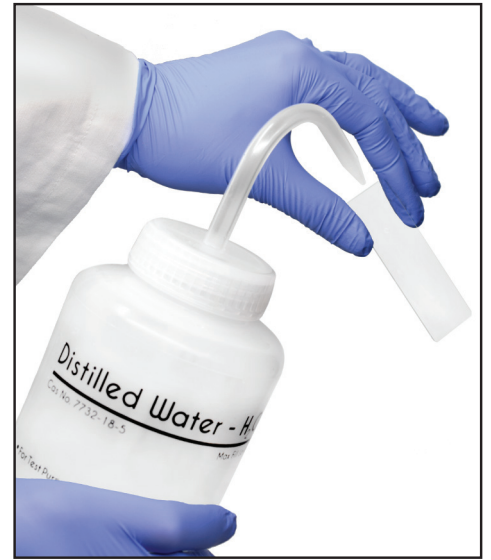

Features:

- Easy to read labeling, including specific chemical information and safety warnings
- Color-coded screw caps for easy identification
- Made with high-quality, low-density polyethylene (LDPE)
- Performance Plastic - thin wall design provides easy to control dispensing with smooth bounce back, won't get stiff over time
- Innovative Flex-Ink - labels won't fade, crack or peel
- Each bottle features a two-piece construction, consisting of the bottle and leak-proof cap with built-in nozzle.
- Wide mouth for easy refilling
- Self-venting design to eliminate leaks and dripping

Chemical Specific NFPA
Hazard Rating Diamond

Dedicated Write in
Space For chemical
Manufacturer Information

eisco Part #CHWB1057

Methanol
CH₃OH

USER FILL IN :

Chemical Manufacturer Name :

Manufacturer address :